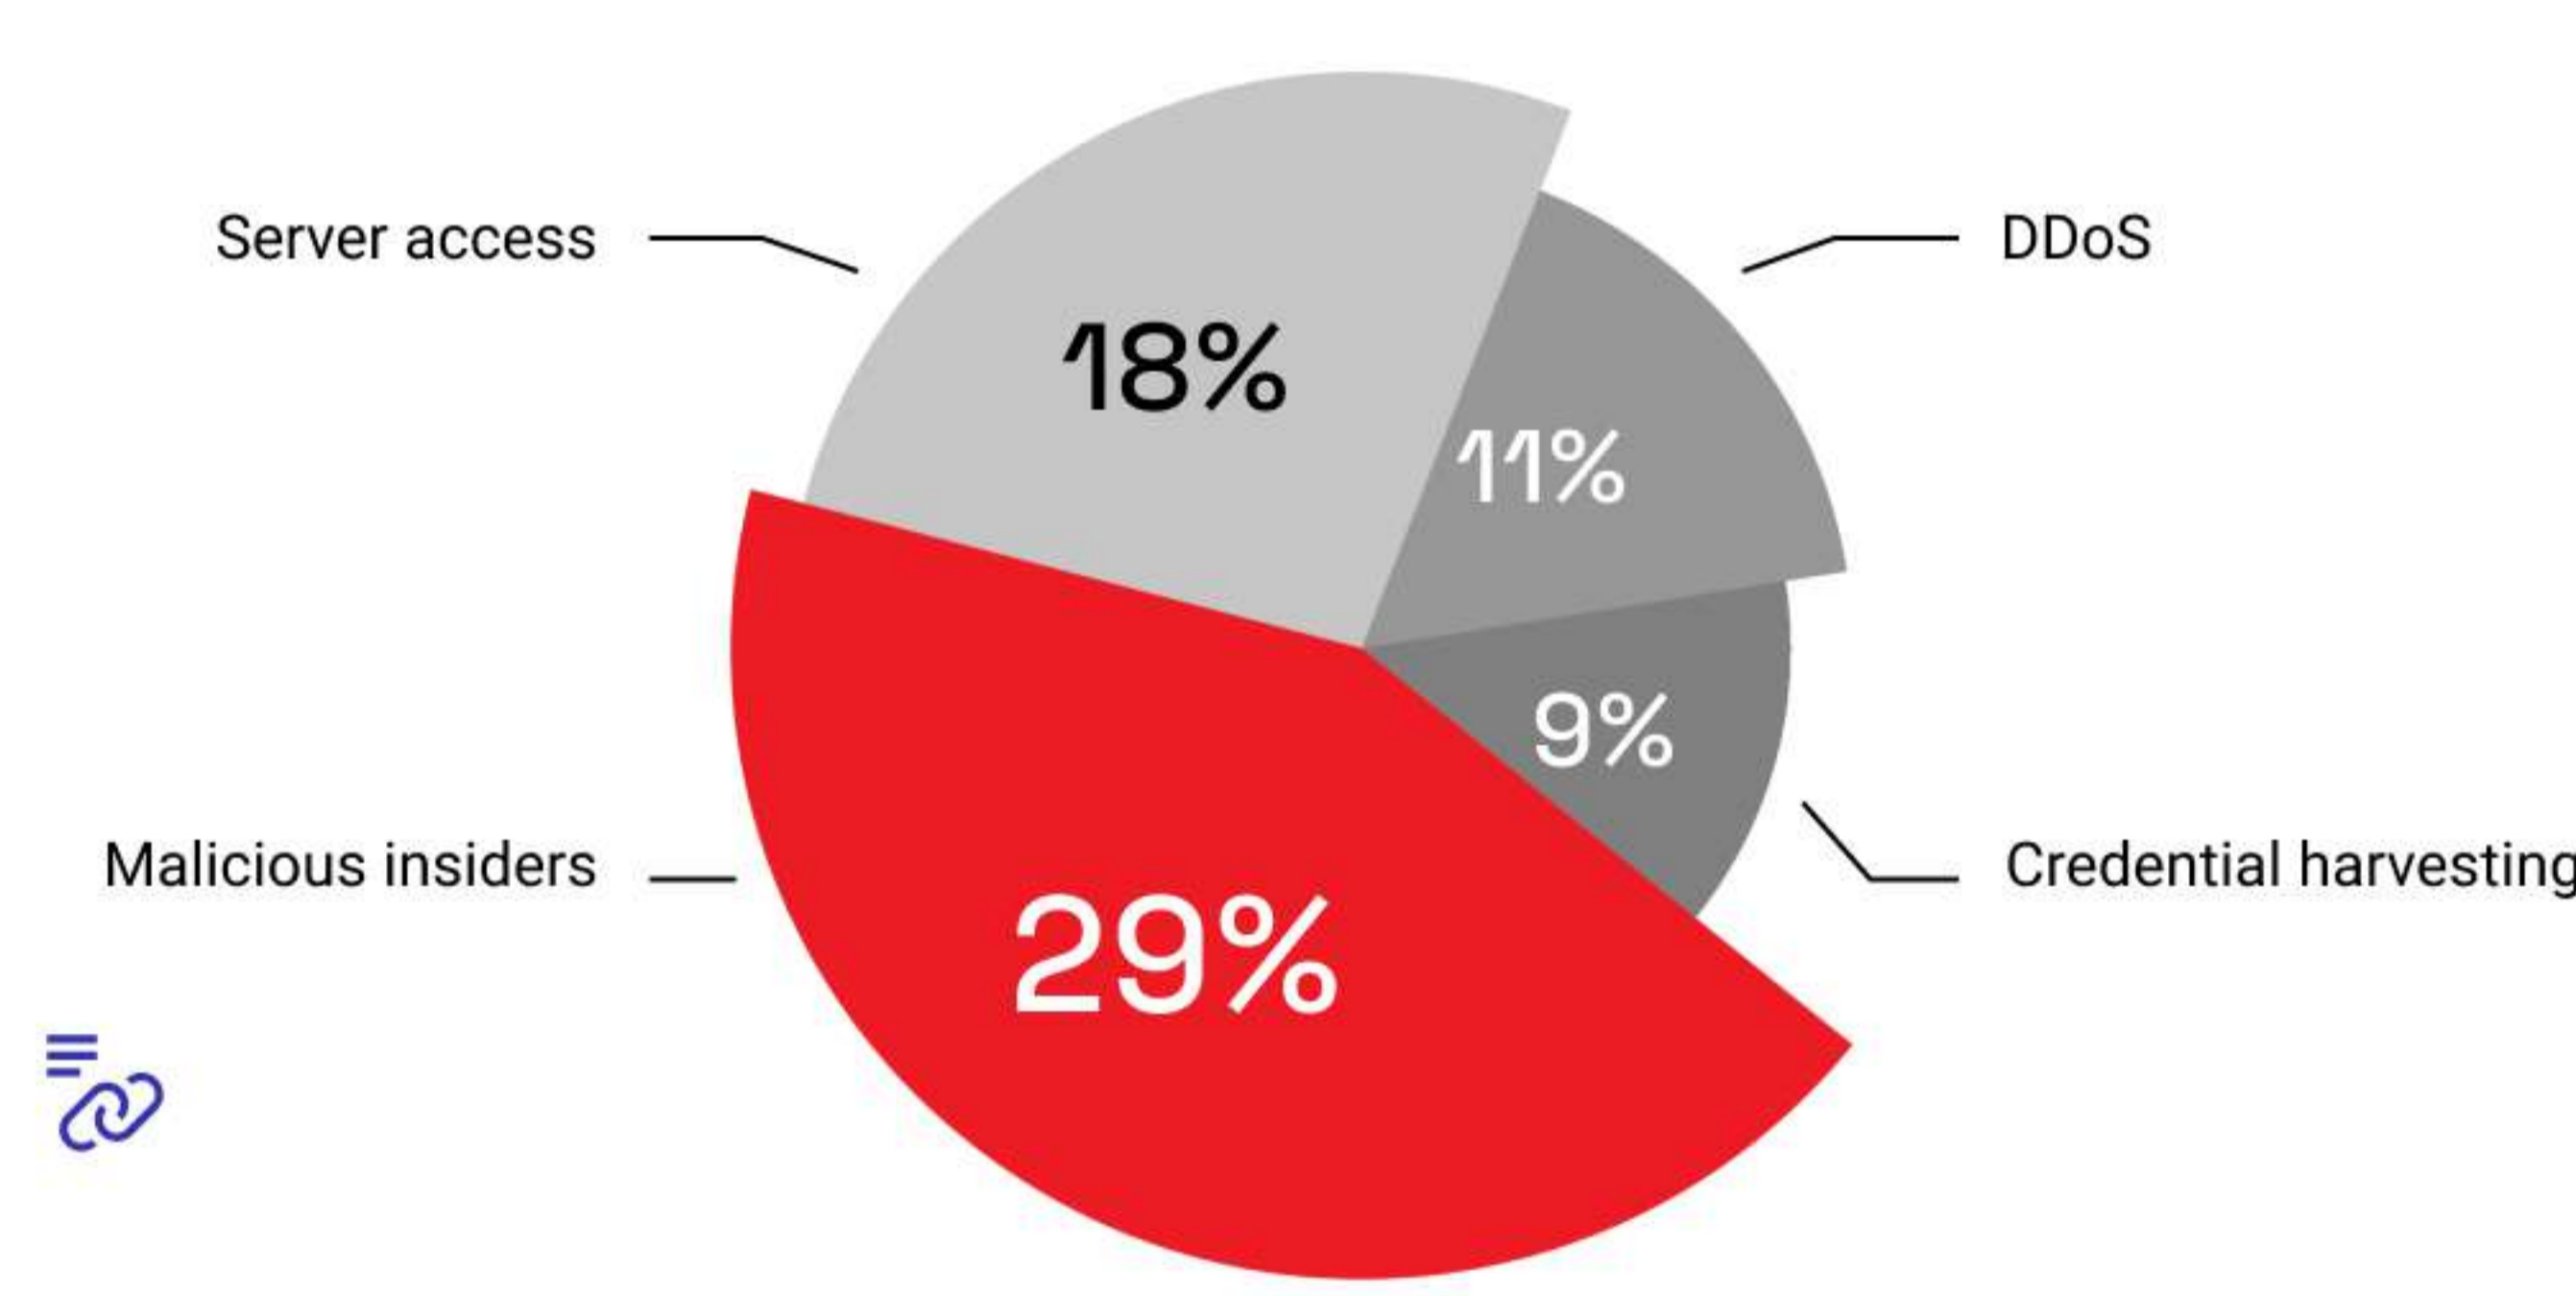

Cyber Threats at a Glance

4% of all cyber attacks targeted the transportation industry in 2021

10% of all OT-targeted attacks were aimed at the transportation industry

79% of transportation executives say DDoS attacks are their greatest IIoT-related threat

Top Attack Types:

The top concern among transportation and logistics security architects and leaders is:

Top Attack Vectors:

Maturity State of Cybersecurity in Transportation

Why AI Cybersecurity Matters

39% Of transportation executives cite using advanced cybersecurity monitoring and analytics for incident detection and remediation.