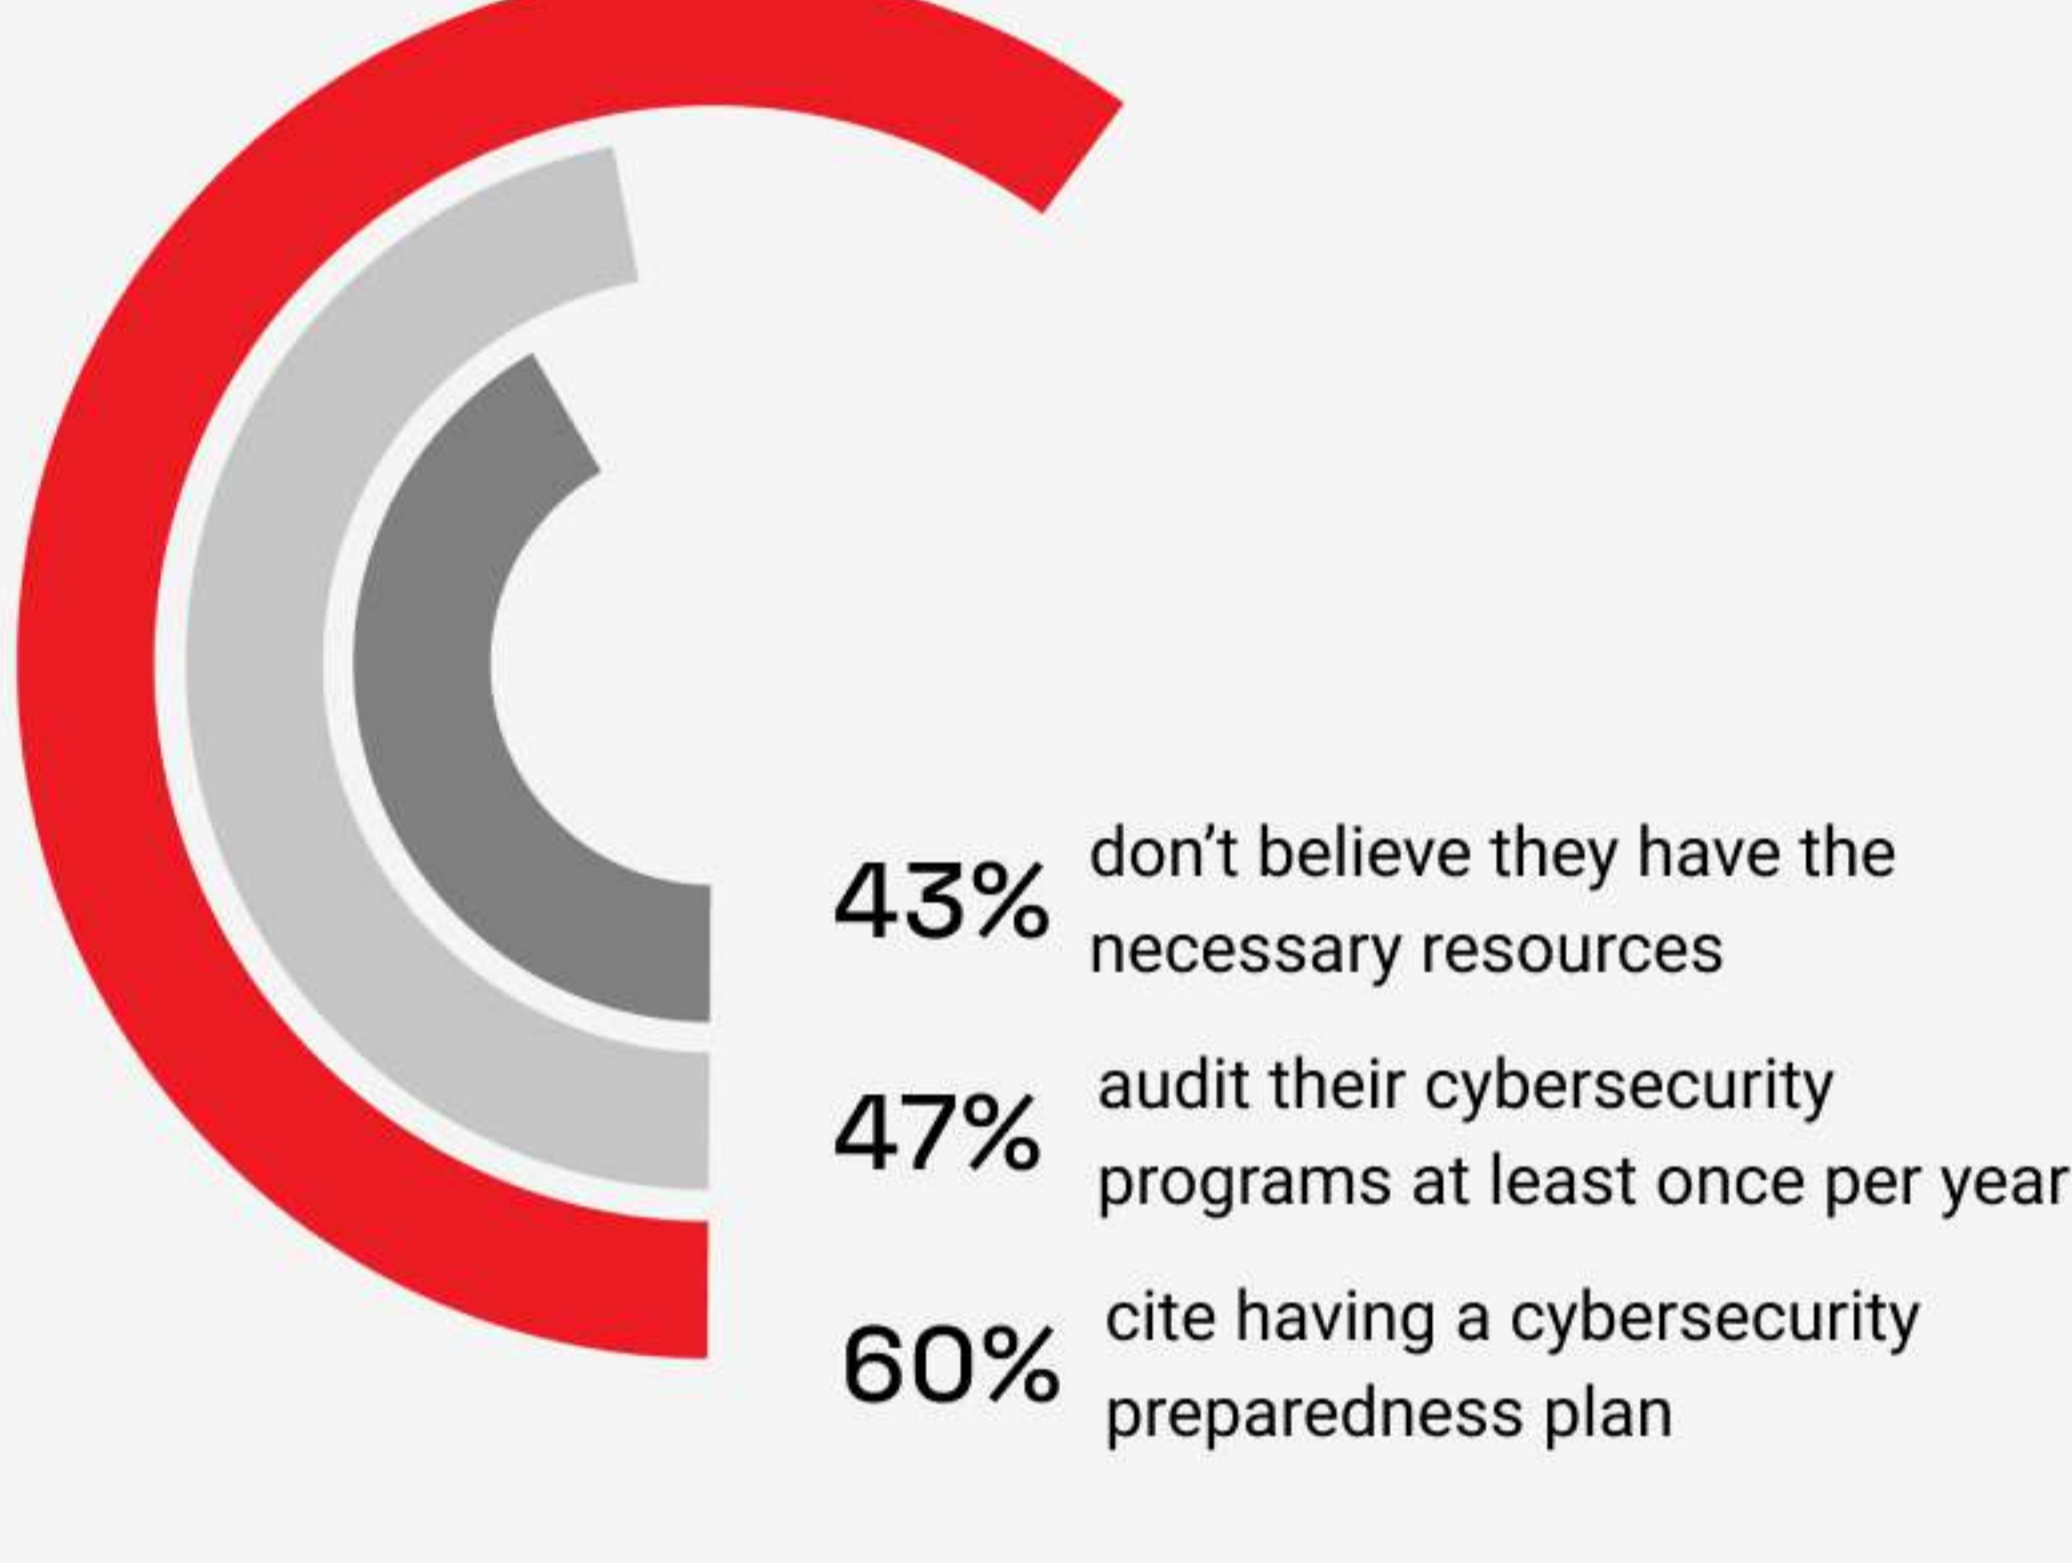

Top Attack Types:

The top concern among transportation and logistics security architects and leaders is:

Top Attack Vectors:

Maturity State of Cybersecurity in Transportation

Why AI Cybersecurity Matters

39% Of transportation executives cite using advanced cybersecurity monitoring and analytics for incident detection and remediation.